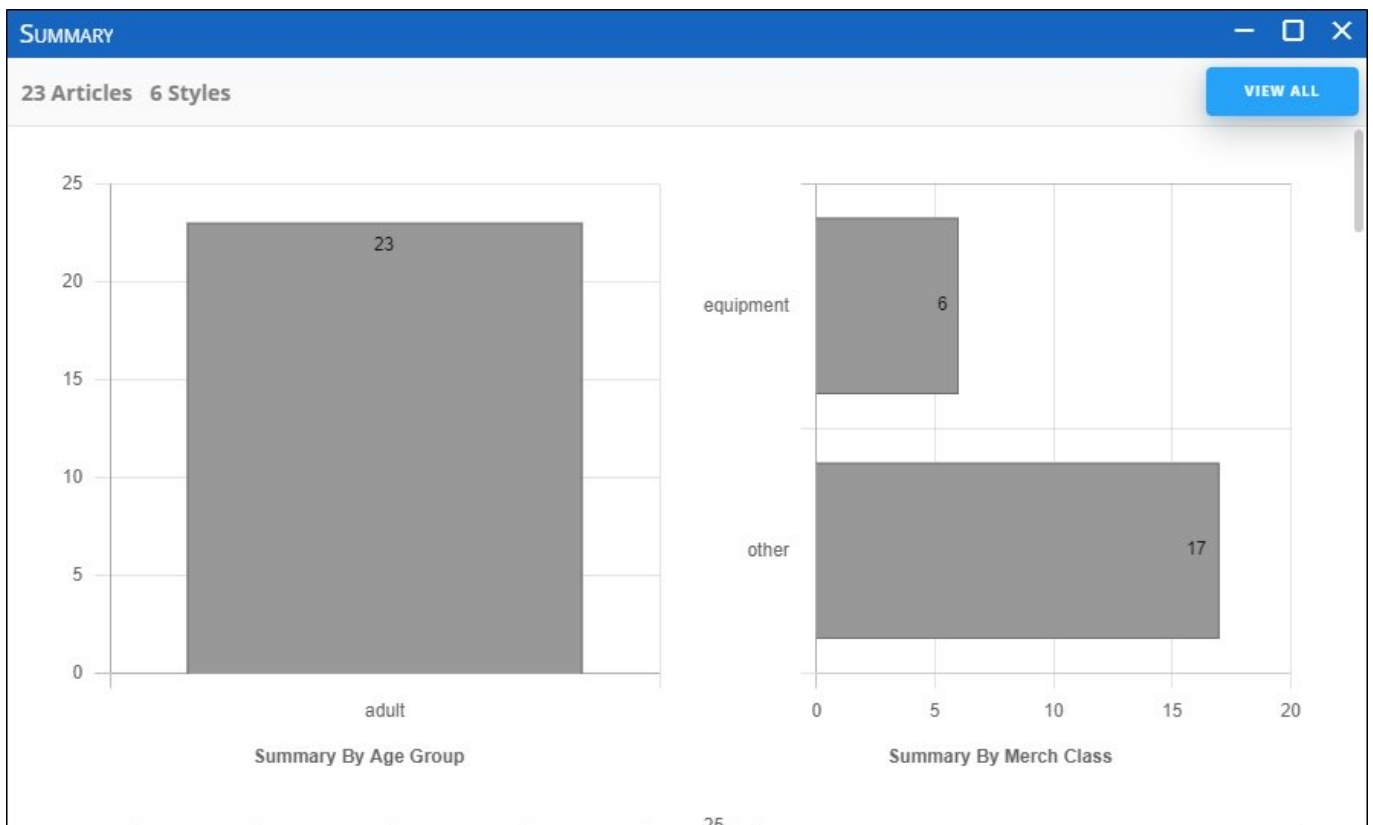

Article summary

Note:

- Article summary charts can be configured for master catalogs, inherited catalogs, and line architecture catalogs.

You can generate charts for the viewed articles based on attributes, request data, and price groups, if the catalog is configured to support article summary. View the articles, then click **Summary**, the following charts are displayed based on the catalog configurations:

You can click any of the charts to view the articles or click **View all** to view all the articles. Below is an example:

SUMMARY - □ ×

[← Back](#) **Age Group: adult** Row Divider Column Divider Filter By

You can use the filter by and row and column dividers as mentioned before, or click **Back** to view the summary charts again.