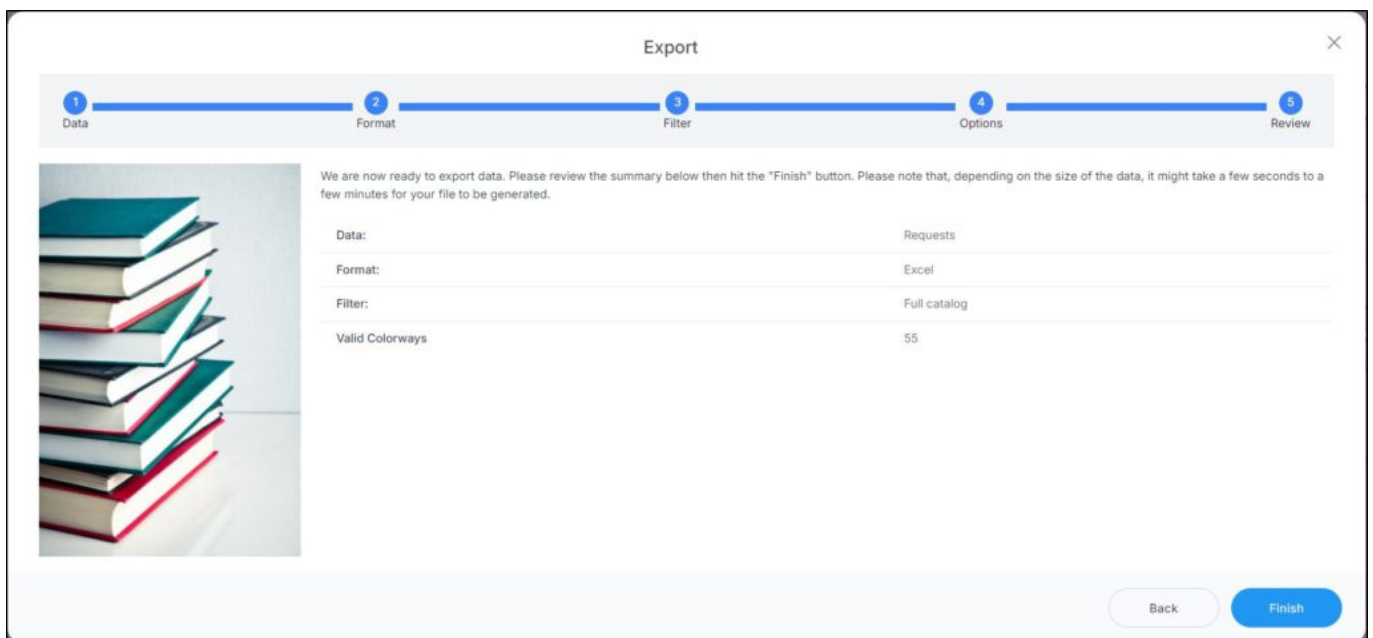

3. Click **Next**, the following window appears:

4. Click the radio button next to the option you want:

- If you select "Full catalog", requests for all the articles are exported.
- If you select "From Excel", you need to browse for the Excel file containing the articles, select the sheet and map the columns.
- If you select "List of colorways", you need to paste a list of colorway numbers.
- If you select "List of styles", you need to paste a list of style numbers.

5. Click **Next**, the Options window appears as shown in the below example:

6. Select the attributes you want to include or click the checkbox next to Include all attributes. You can also select to include inactive colorways,
7. Click **Next**, the **Review** window appears: