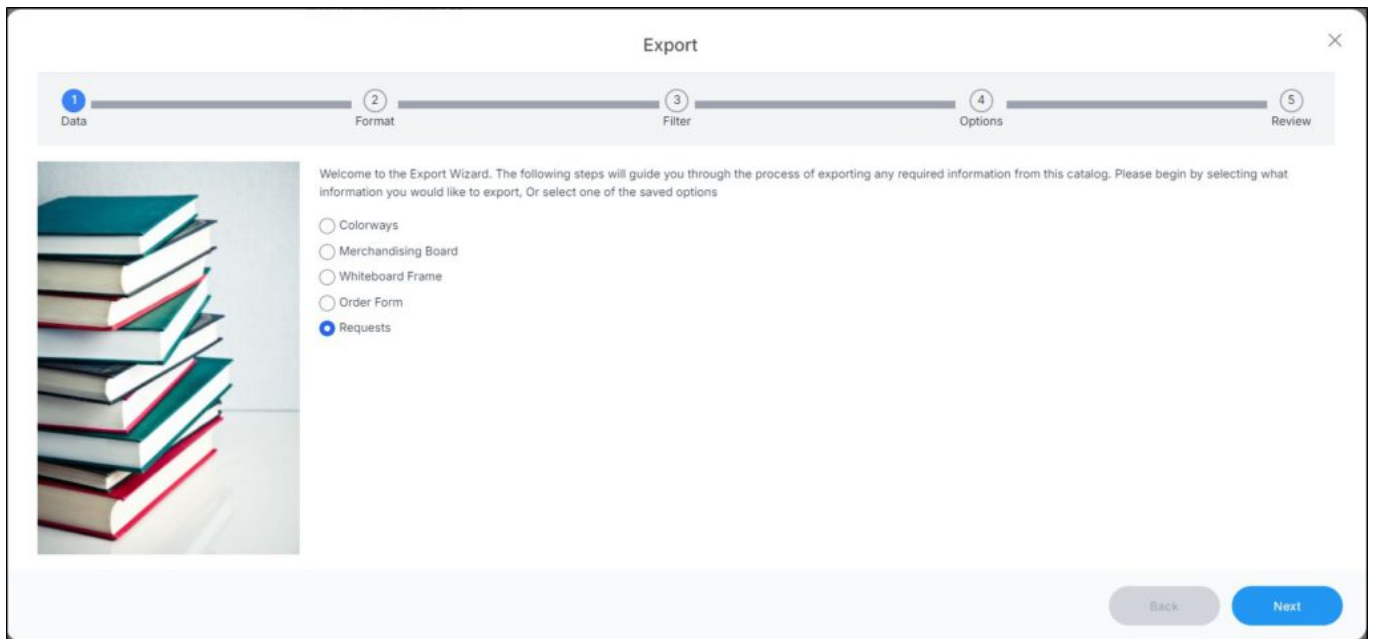

Export requests

You can export requests added to colorways to check them. To do so, follow these steps:

1. Click **Export**, the following window appears:

2. Select “Requests”, then click **Next**, the following window appears: