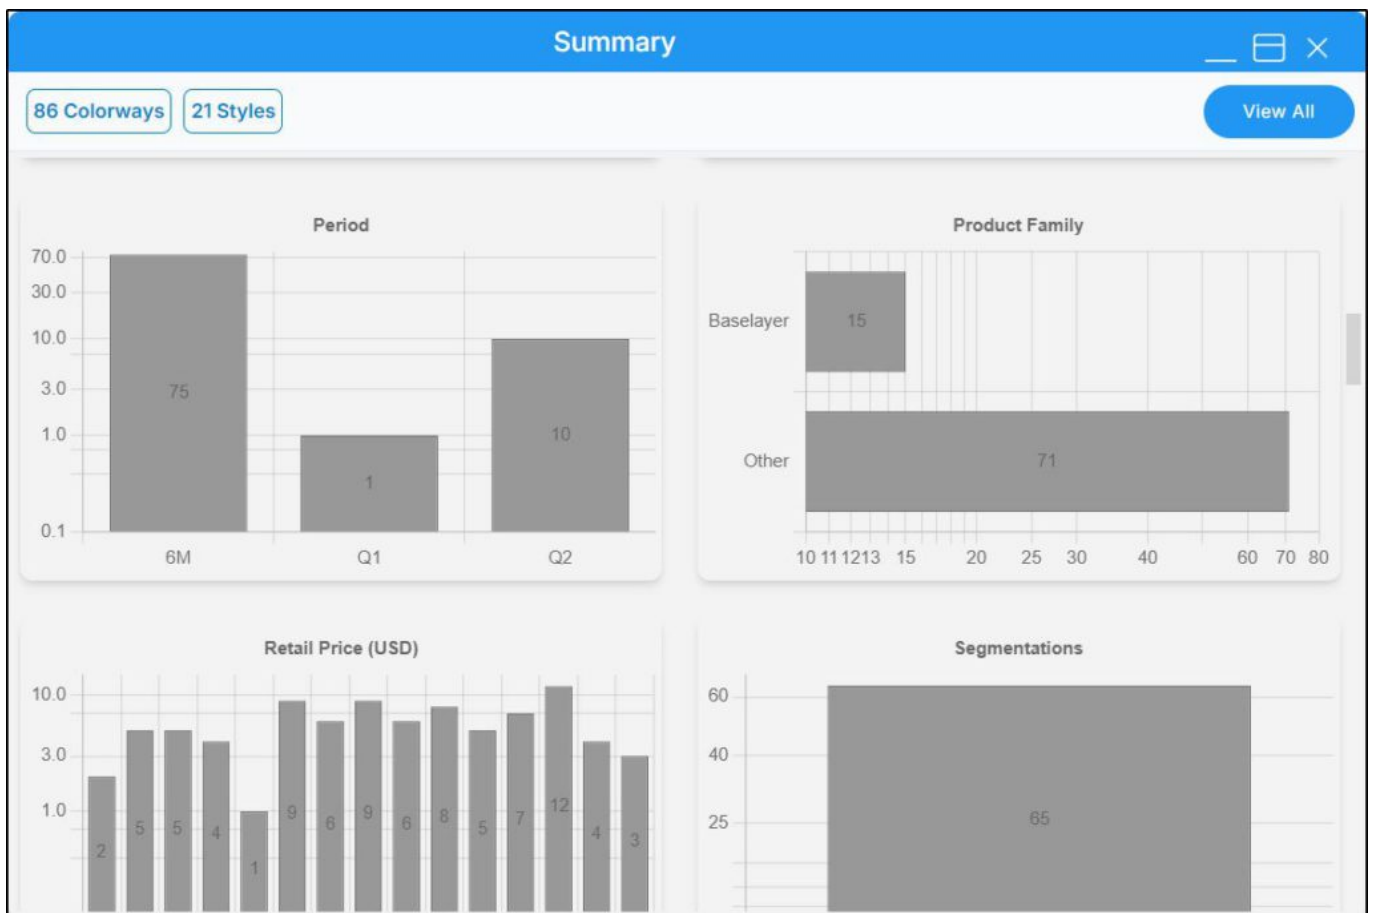

## Colorway summary

You can generate charts for the viewed colorways based on attributes, request data, and price groups, if the catalog is configured to support colorway summary. View the colorways, then click **Summary**, the following charts are displayed based on the catalog configurations:

You can click any of the charts to view its colorways or click **View all** to view all the colorways. Below is an example:

**Summary** ☰ ✕

< **71 Colorways** Product Family: Other ☰ Column Divider ☰ Row Divider 🔍 Filter the list ▾

Back

 USD 175 1358846-001 GHL NEW SUS TK2 Dec - Jun	 USD 175 1358846-040 GHL NEW SUS TK2 Dec - Jun	 USD 175 1358846-400 GHL NEW SUS TK2 Dec - Jun	 USD 175 1358846-410 GHL NEW SUS TK2 Dec - Jun	 USD 175 1358846-600 GHL NEW SUS TK2 Dec - Jun
 USD 30 1363944-001 GHL NEW SUS TK2 Dec - Jun	 USD 30 1363944-035 GHL NEW SUS TK2 Dec - Jun	 USD 30 1363944-301 GHL NEW SUS TK2 Dec - Jun	 USD 30 1363944-400 GHL NEW SUS TK2 Dec - Jun	 USD 30 1363944-410 GHL NEW SUS TK2 Dec - Jun
				

You can use the filter by and row and column dividers as mentioned before, or click **Back** to view the summary charts again.