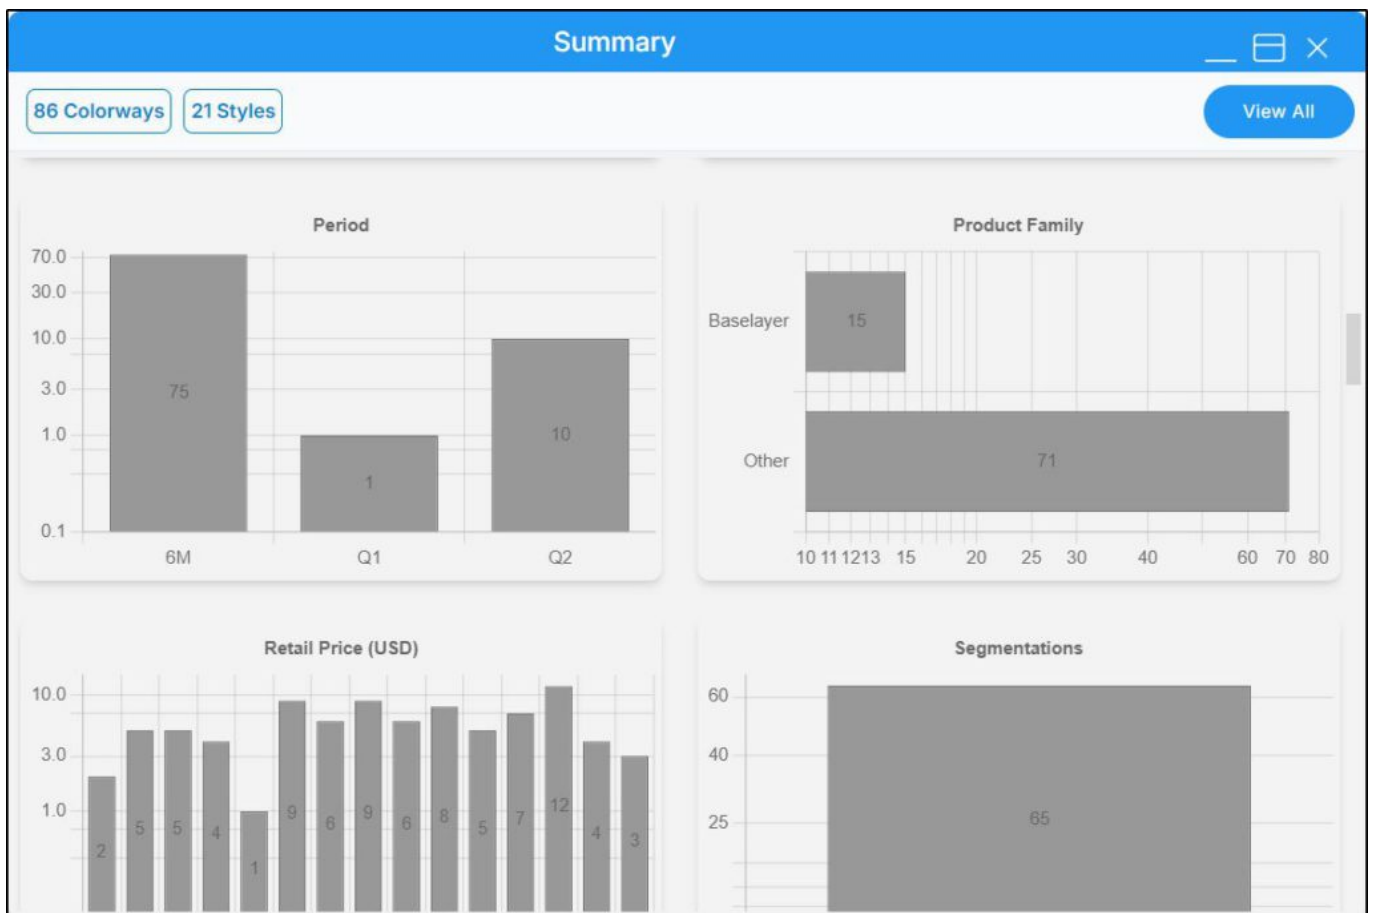

Colorway summary

You can generate charts for the viewed colorways based on attributes, request data, and price groups, if the catalog is configured to support colorway summary. View the colorways, then click **Summary**, the following charts are displayed based on the catalog configurations:

You can click any of the charts to view its colorways or click **View all** to view all the colorways. Below is an example:

Summary _ ☰ ✕

← **71 Colorways** Product Family: Other ☰ Column Divider ▾ ☰ Row Divider ▾ 🔍 Filter the list ▾

You can use the filter by and row and column dividers as mentioned before, or click **Back** to view the summary charts again.